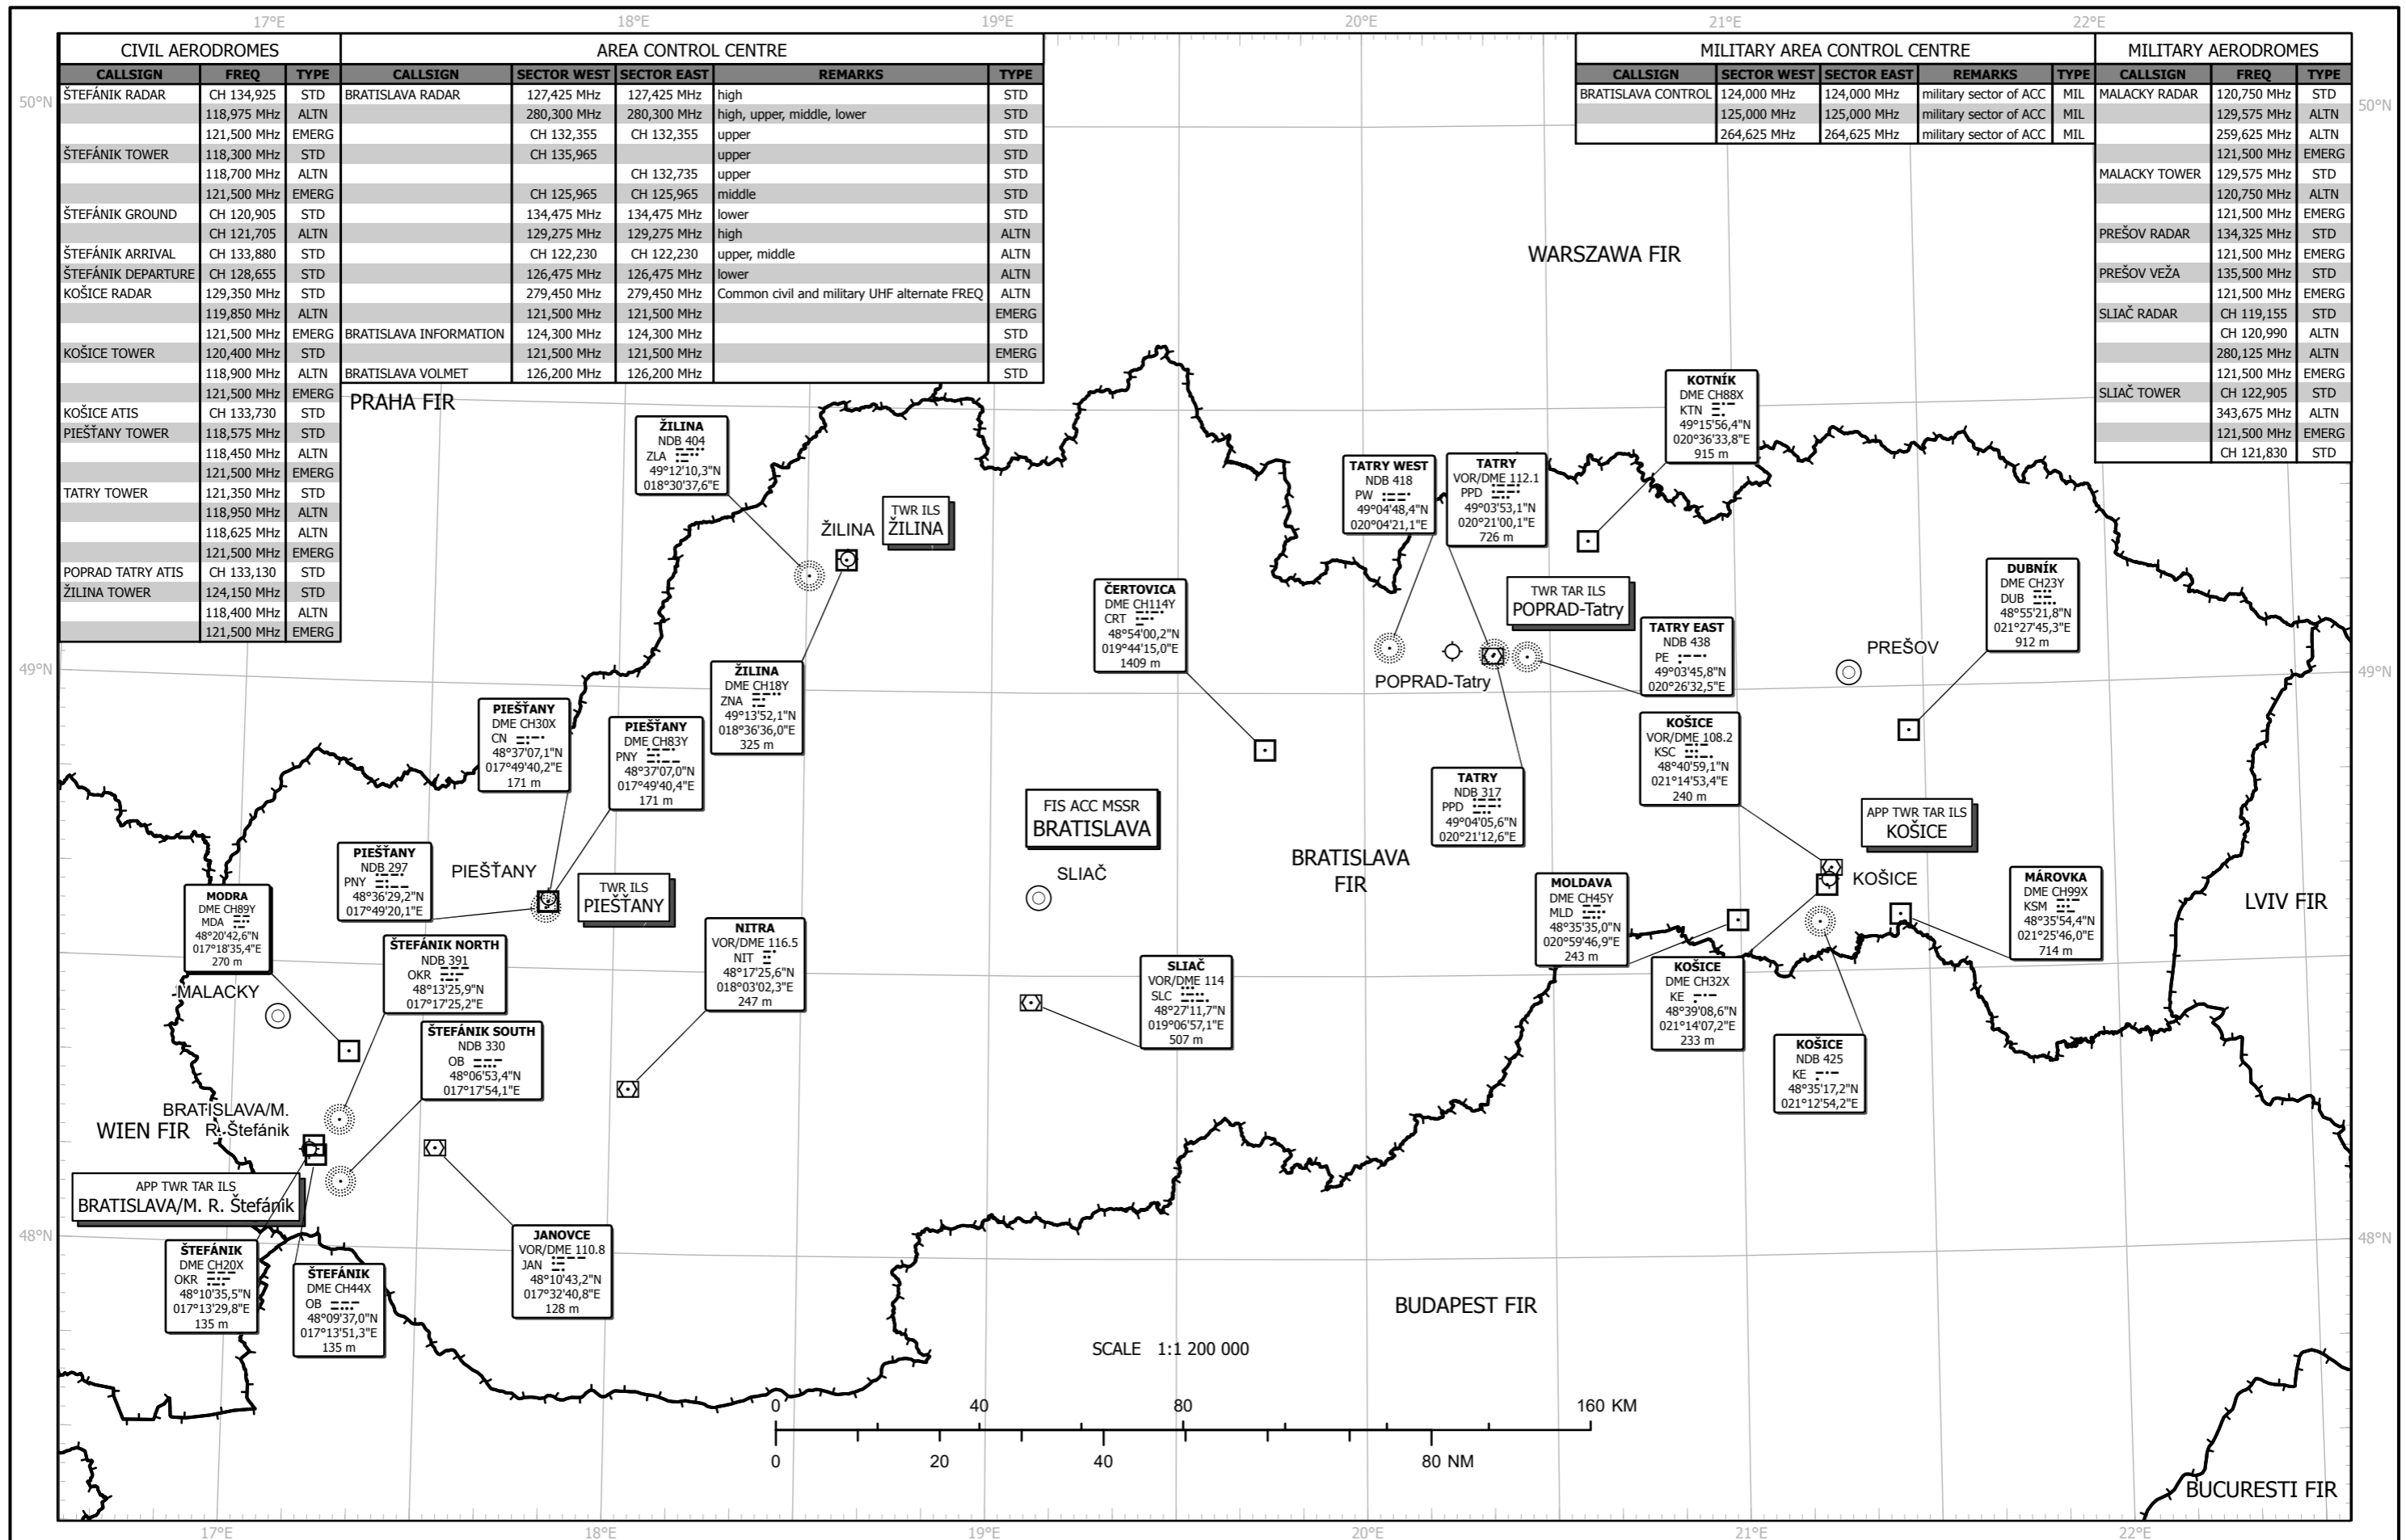

RADIO FACILITY- INDEX CHART

SLOVAK REPUBLIC

Changes: ELEV of DME SLC